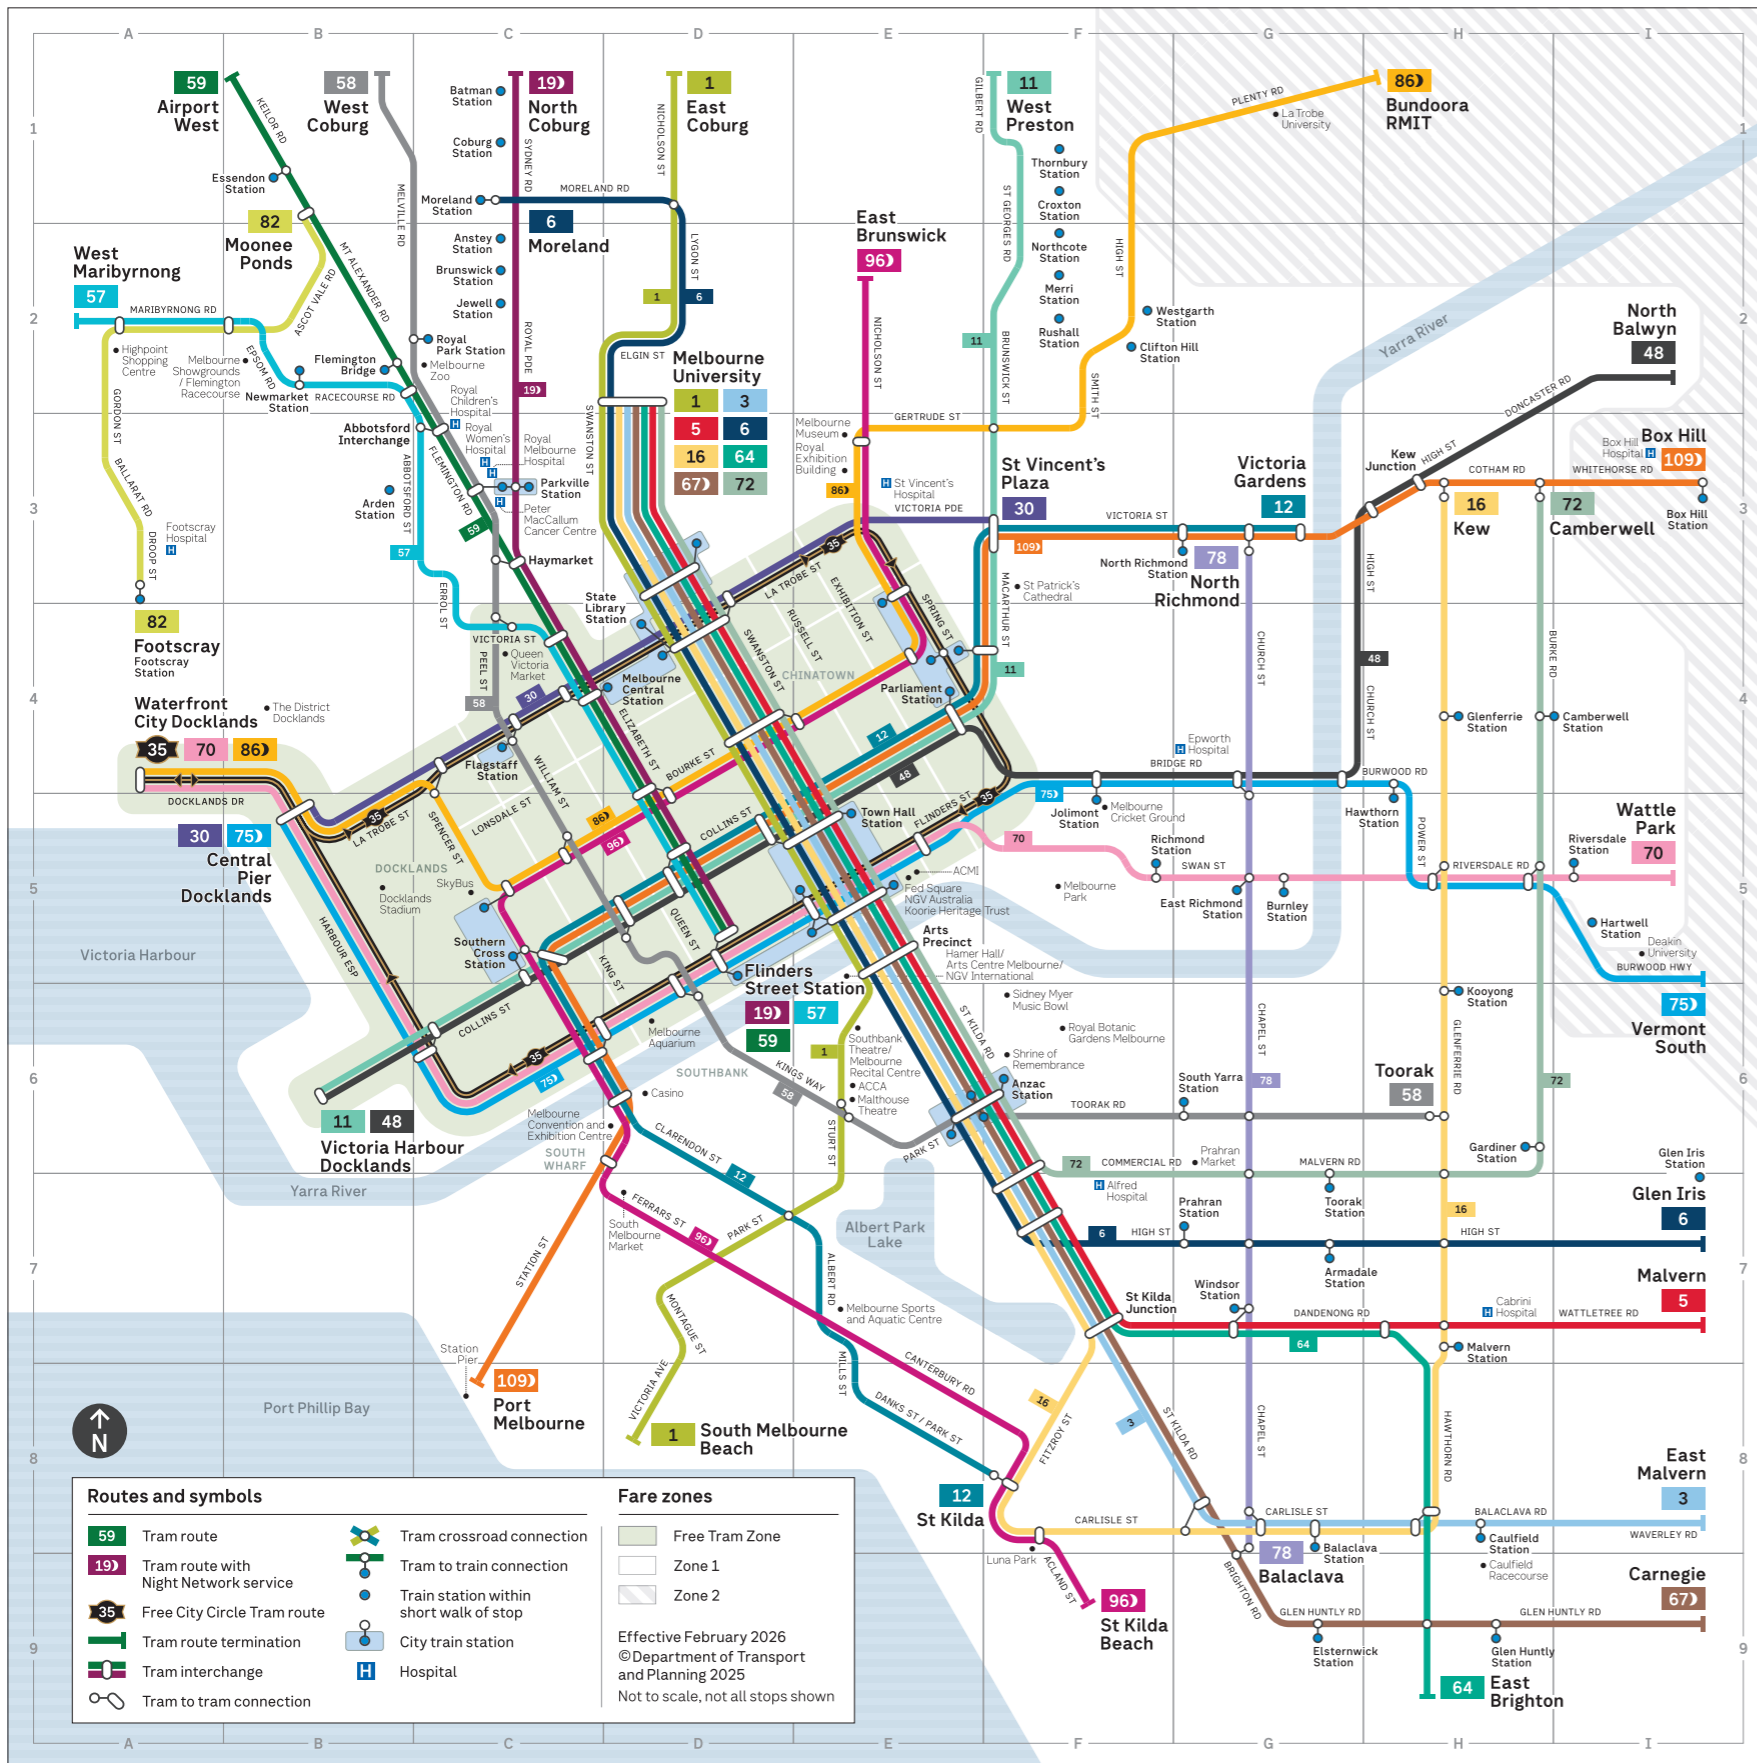

Melbourne tram network

Tram routes	Via
1 East Coburg – South Melbourne Beach	Lygon Street, Brunswick, City, South Melbourne
3 Melbourne University – East Malvern	City, St Kilda Road, Balaclava, Caulfield North
5 Melbourne University – Malvern	City, Dandenong Road, Windsor, Armadale
6 Moreland – Glen Iris	Lygon Street, Brunswick, City, High Street, Armadale
11 West Preston – Victoria Harbour Docklands	St Georges Road, Northcote, Brunswick Street, Fitzroy, City
12 Victoria Gardens – St Kilda (Fitzroy Street)	Victoria Street, Richmond, City, South Wharf, South Melbourne
16 Melbourne University – Kew	City, St Kilda Beach, Glenferrie Road, Malvern
19 North Coburg – Flinders Street Station	Sydney Road, Coburg, Brunswick, Parkville, City
30 St Vincent's Plaza – Central Pier Docklands	East Melbourne, City, La Trobe Street
35 City Circle	Docklands, La Trobe Street, Flinders Street
48 North Balwyn – Victoria Harbour Docklands	High Street, Kew, Bridge Road, Richmond, City
57 West Maribyrnong – Flinders Street Station	Racecourse Road, Flemington, North Melbourne, City
58 West Coburg – Toorak	Brunswick West, Parkville, City, Toorak Road, South Yarra
59 Airport West – Flinders Street Station	Niddrie, Essendon, Moonee Ponds, Flemington, Parkville, City
64 Melbourne University – East Brighton	City, Dandenong Road, Windsor, Caulfield South
67 Melbourne University – Carnegie	City, Balaclava, Elsternwick, Glen Huntly
70 Wattle Park – Waterfront City Docklands	Riversdale Road, Surrey Hills, Richmond, City
72 Melbourne University – Camberwell	City, Commercial Road, Prahran, Glen Iris
75 Vermont South – Central Pier Docklands	Burwood, Hawthorn, Bridge Road, Richmond, City
78 North Richmond – Balaclava	Chapel Street, South Yarra, Prahran, Windsor
82 Moonee Ponds – Footscray	Maribyrnong, Maribyrnong Road, Droop Street
86 Bundoora RMIT – Waterfront City Docklands	Preston, High Street, Northcote, Collingwood, City
96 East Brunswick – St Kilda Beach	Nicholson Street, Fitzroy, City, Southbank, South Melbourne, Albert Park
109 Box Hill – Port Melbourne	Whitehorse Road, Mont Albert, City, Southbank, Montague Street