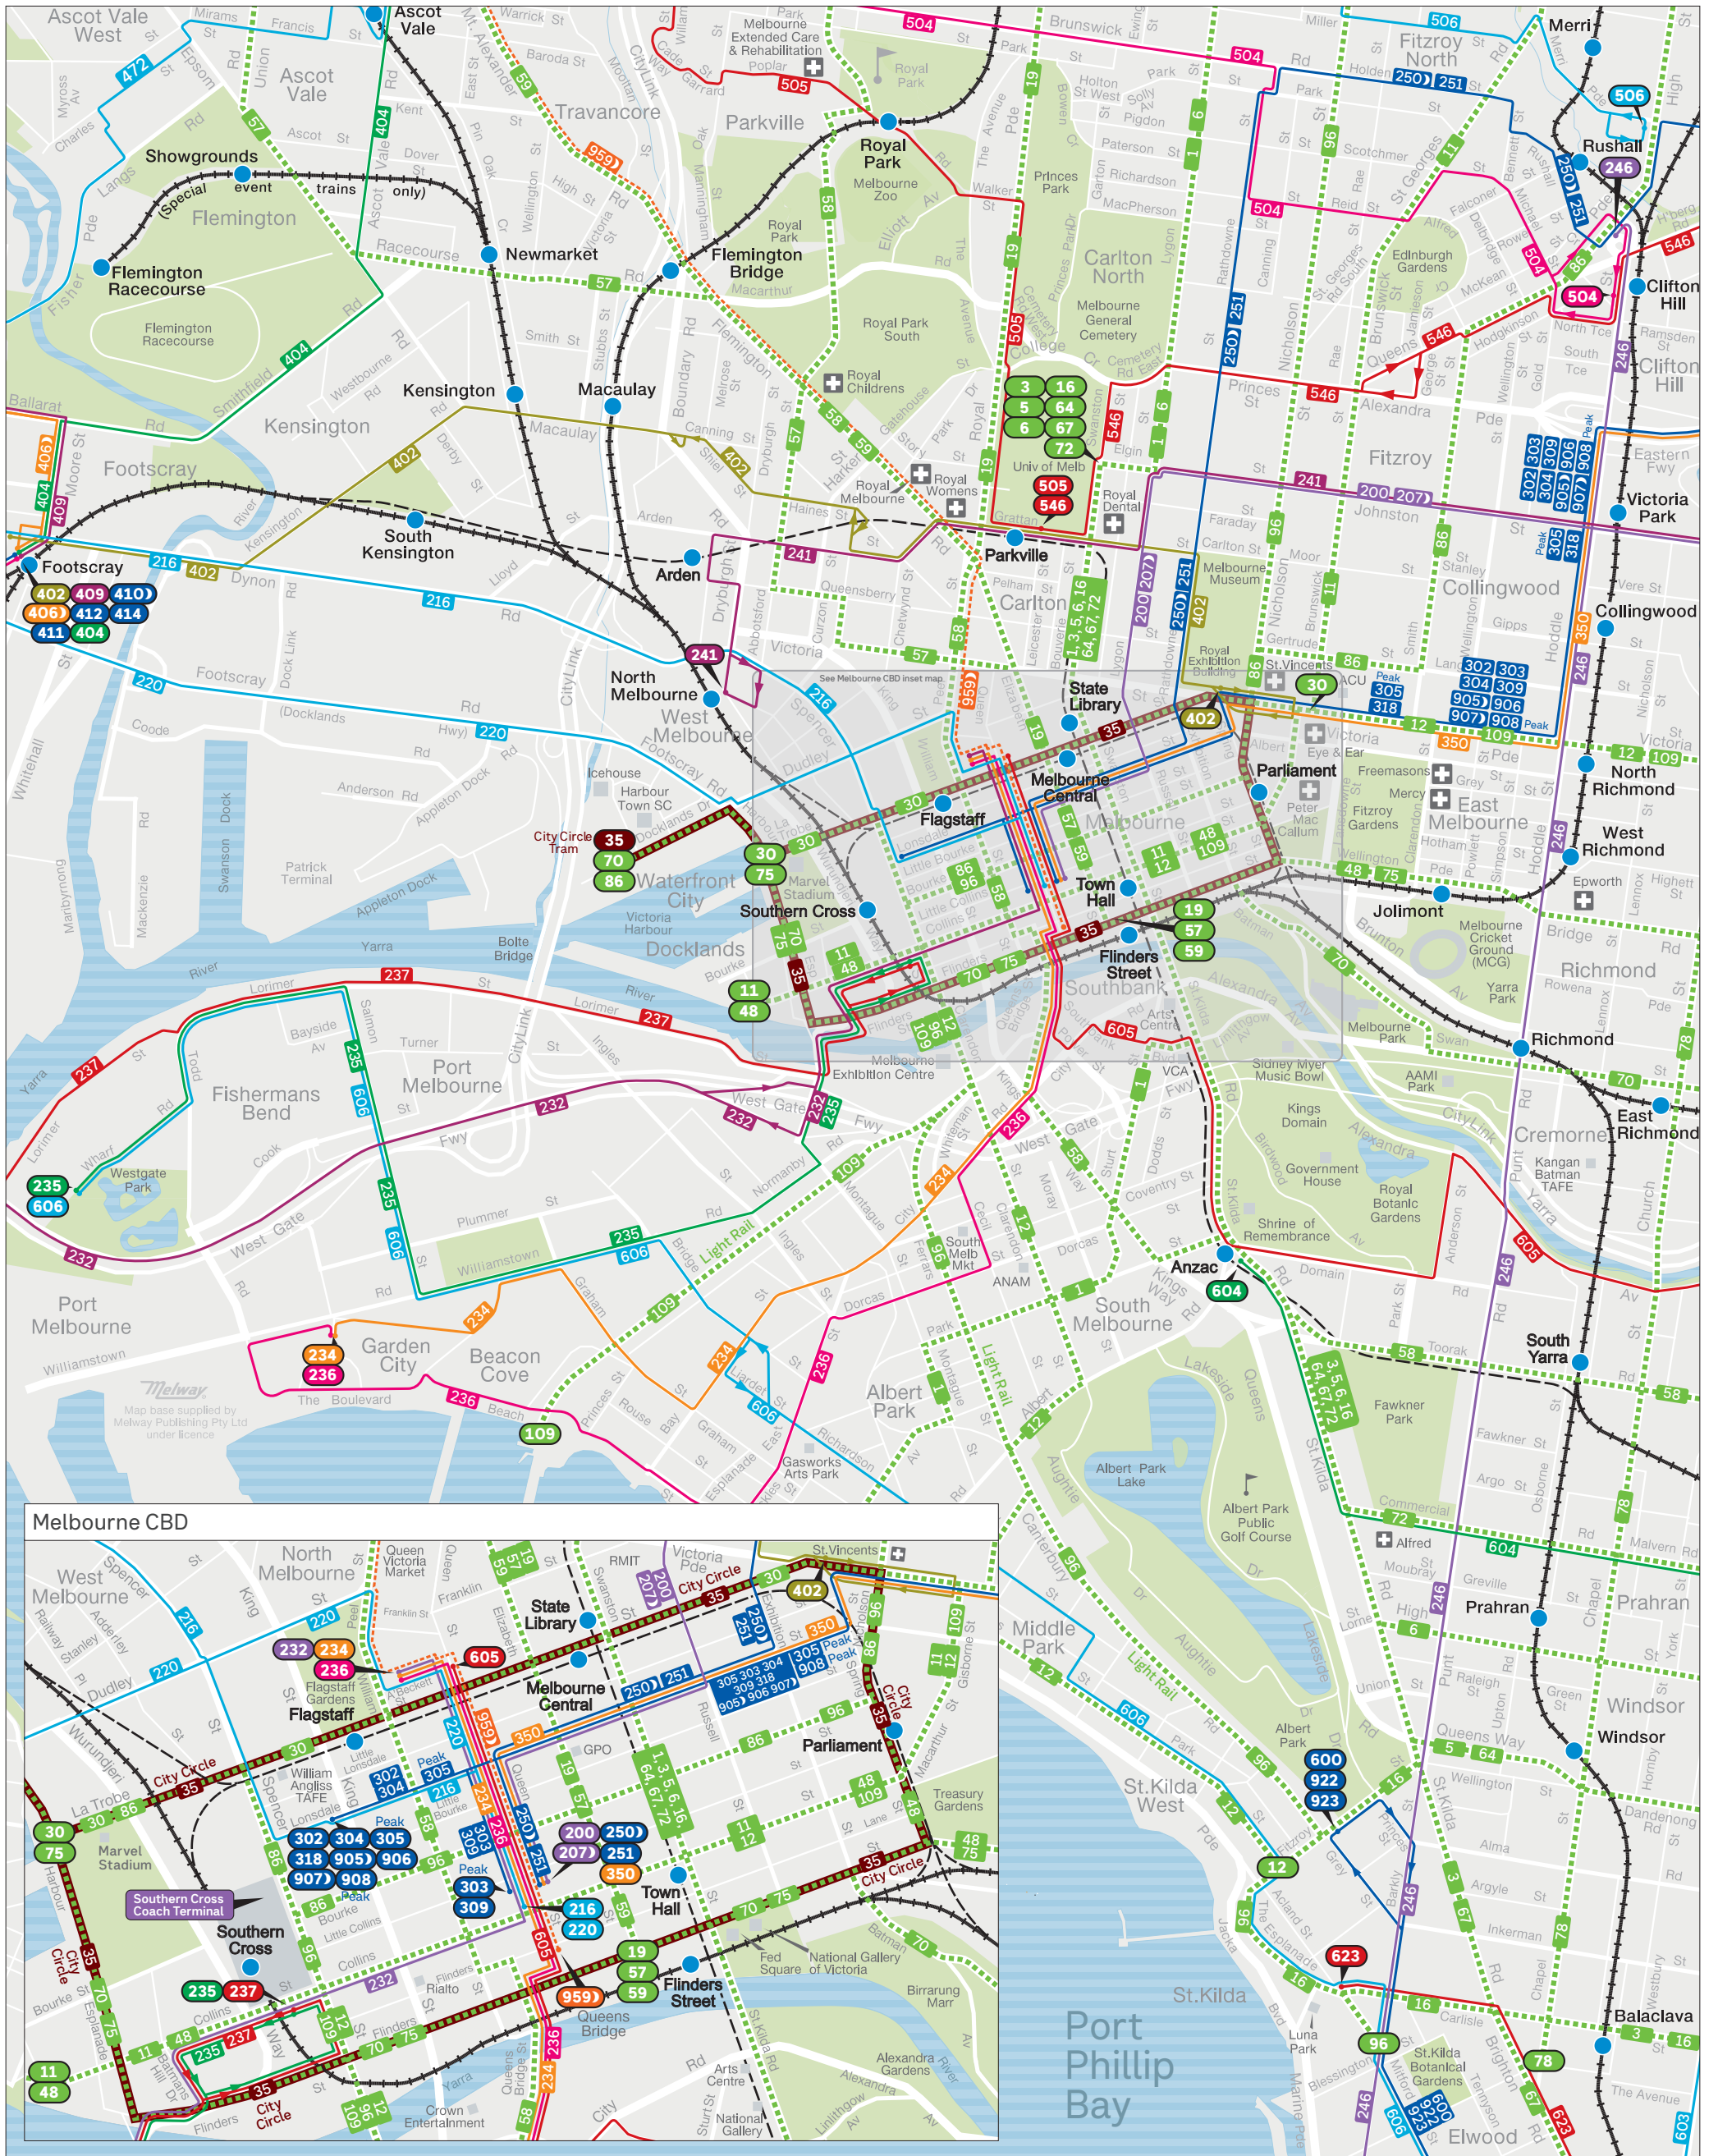

Melbourne bus network

— Train
 - - - Tram
 | | | Bus
 - - - Bus Deviation/Bus Extension
 64 Tram terminus
 600 Bus terminus
 600 Night Bus terminus

MAP NOT TO SCALE
Effective February 2026