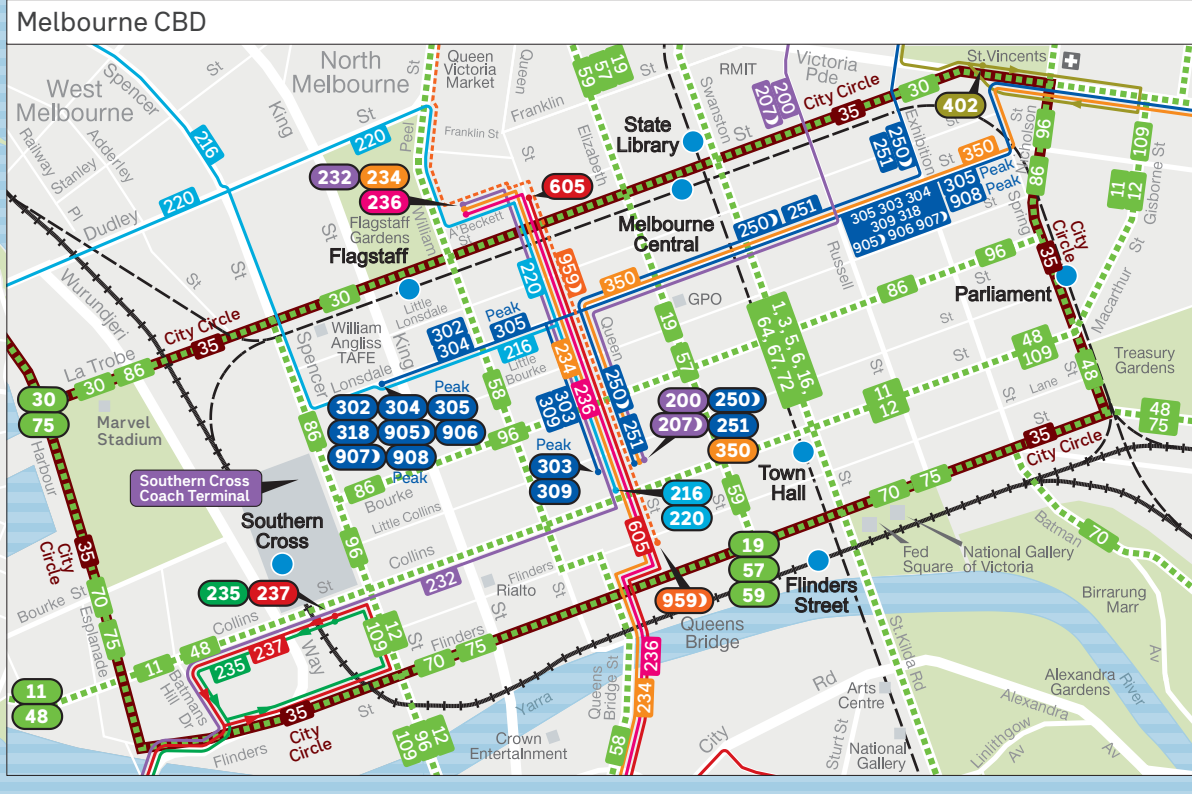

Melbourne bus network

— Train
 - - - Tram
 | | | Bus
 - - - Bus Deviation/Bus Extension
 64 Tram terminus
 600 Bus terminus
 600 Night Bus terminus

MAP NOT TO SCALE
Effective February 2026